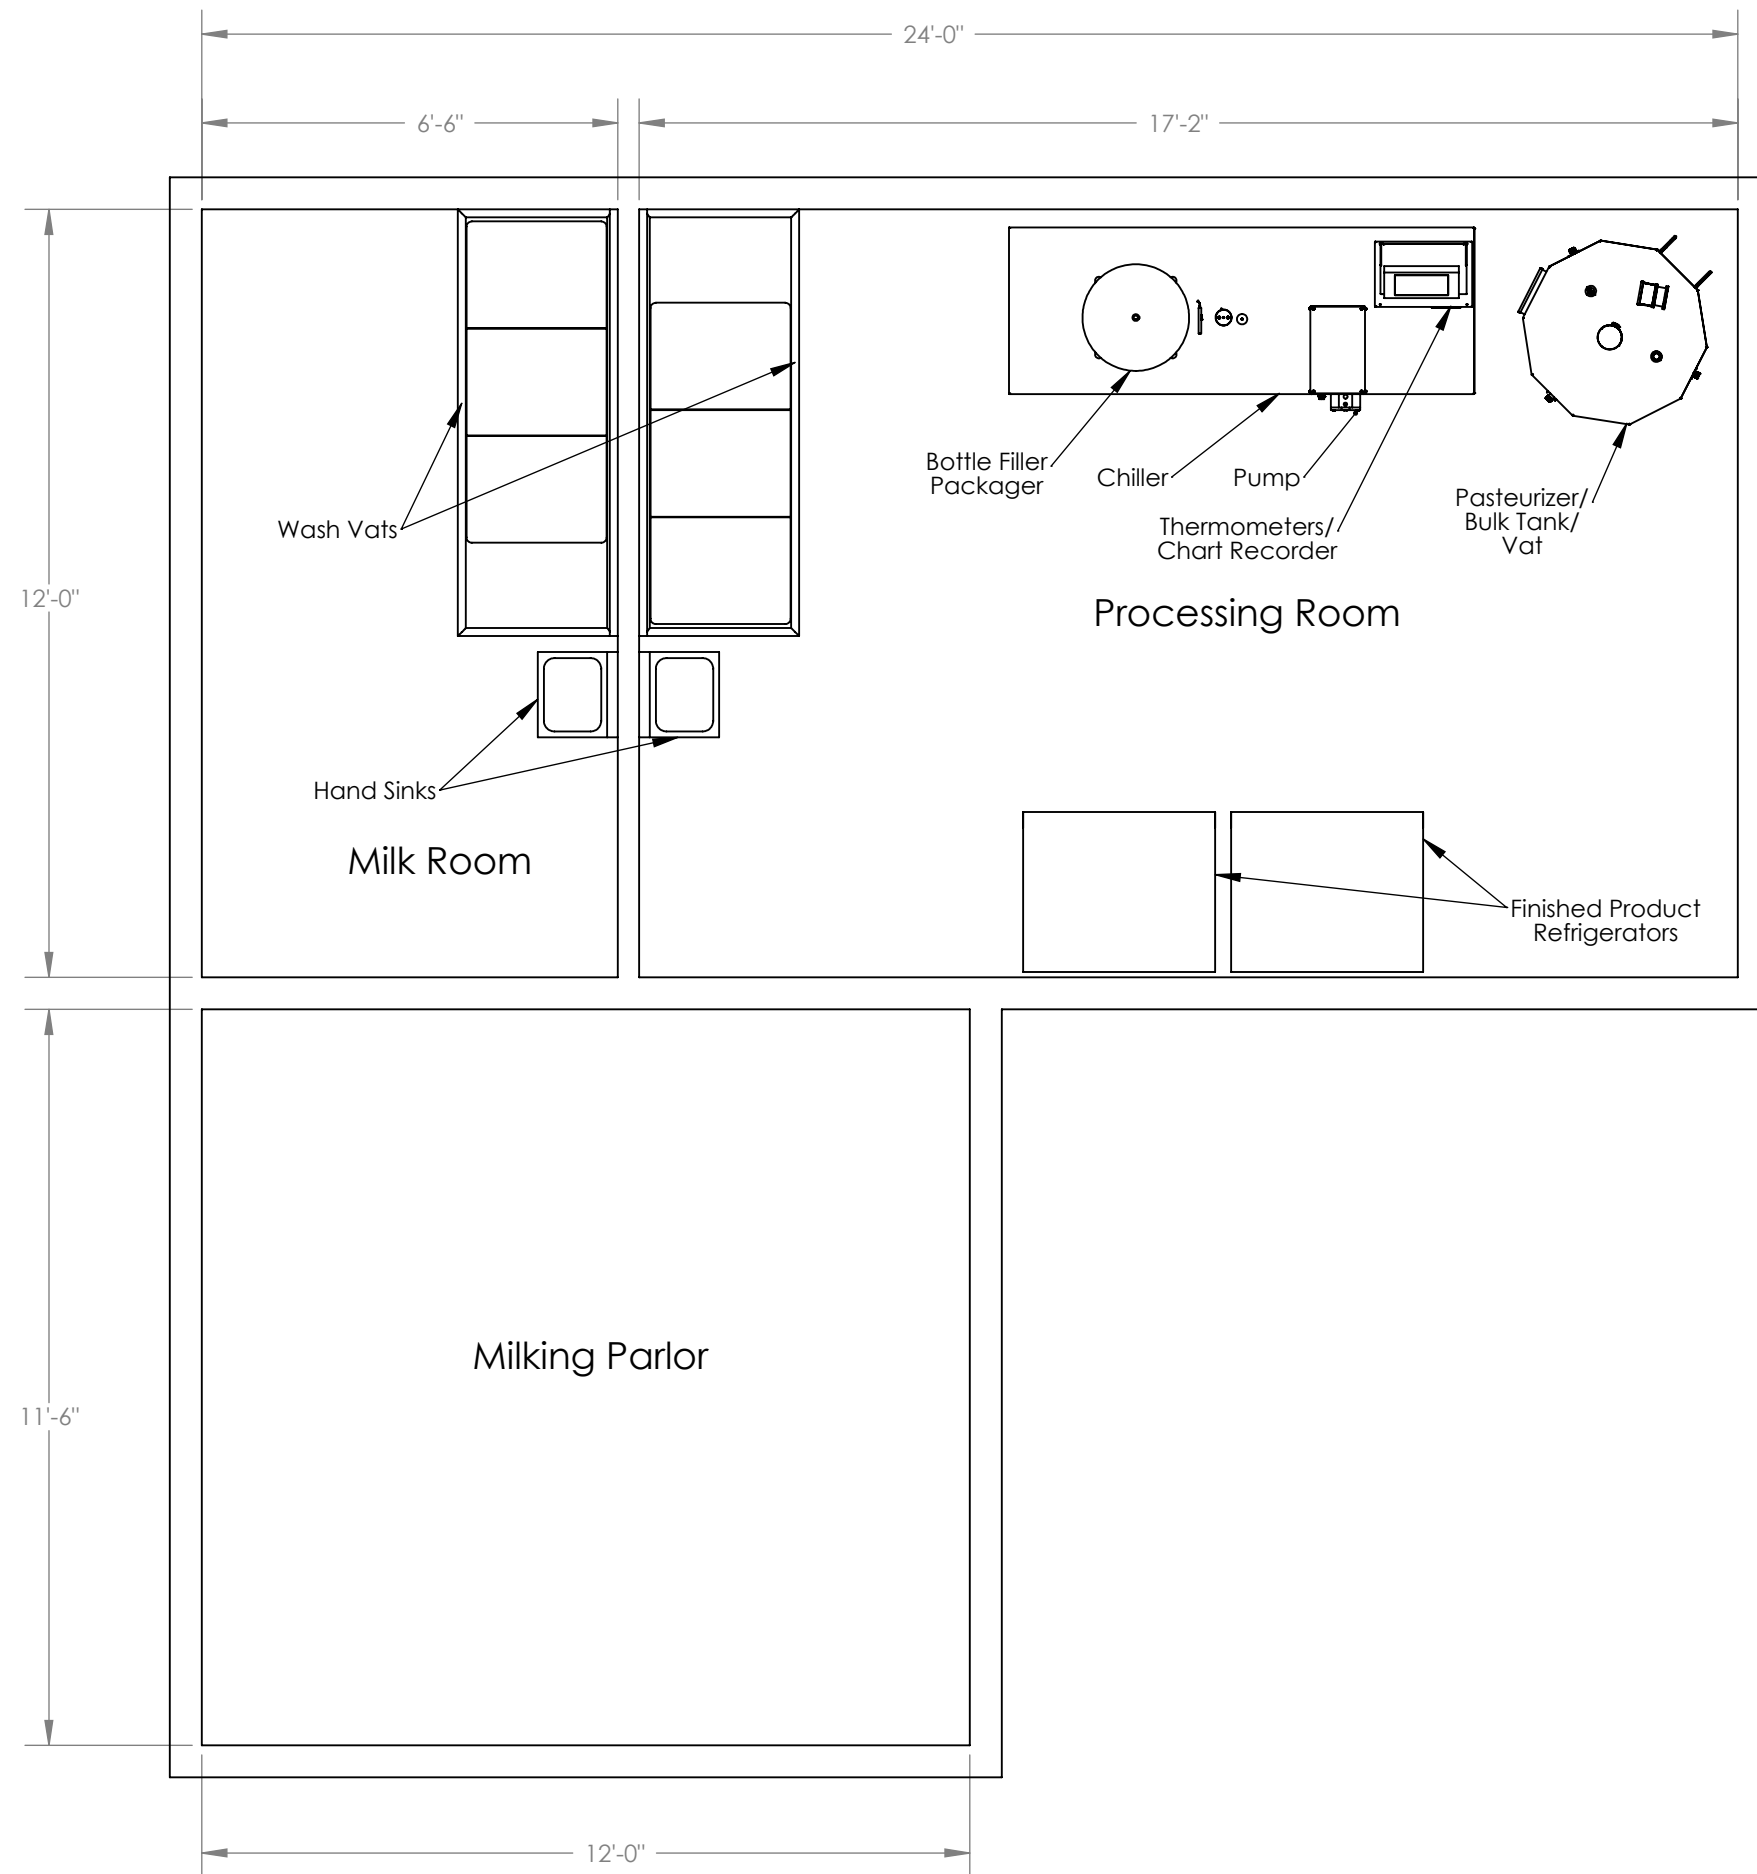

MicroDairy Designs LLC
 13339 Smithsburg Pike, Smithsburg MD 21783
 301-824-3689 microdairy@kipe.com
CONFIDENTIAL DOCUMENT

Sample Facility Layout

Material: Assembly

LTR	DESCRIPTION	DATE	BY	SIZE	PART NO.	REV.
				B	Sample	#
REVISIONS				SCALE:	WEIGHT: 380208.51	SHEET 1 OF 2

MicroDairy Designs LLC
 13339 Smithsburg Pike, Smithsburg MD 21783
 301-824-3689 microdairy@kipe.com
CONFIDENTIAL DOCUMENT

Sample Facility Layout

Material: Assembly

SIZE	PART NO.	REV.
B	Sample	#

SCALE: WEIGHT: 380208.51 SHEET 2 OF 2