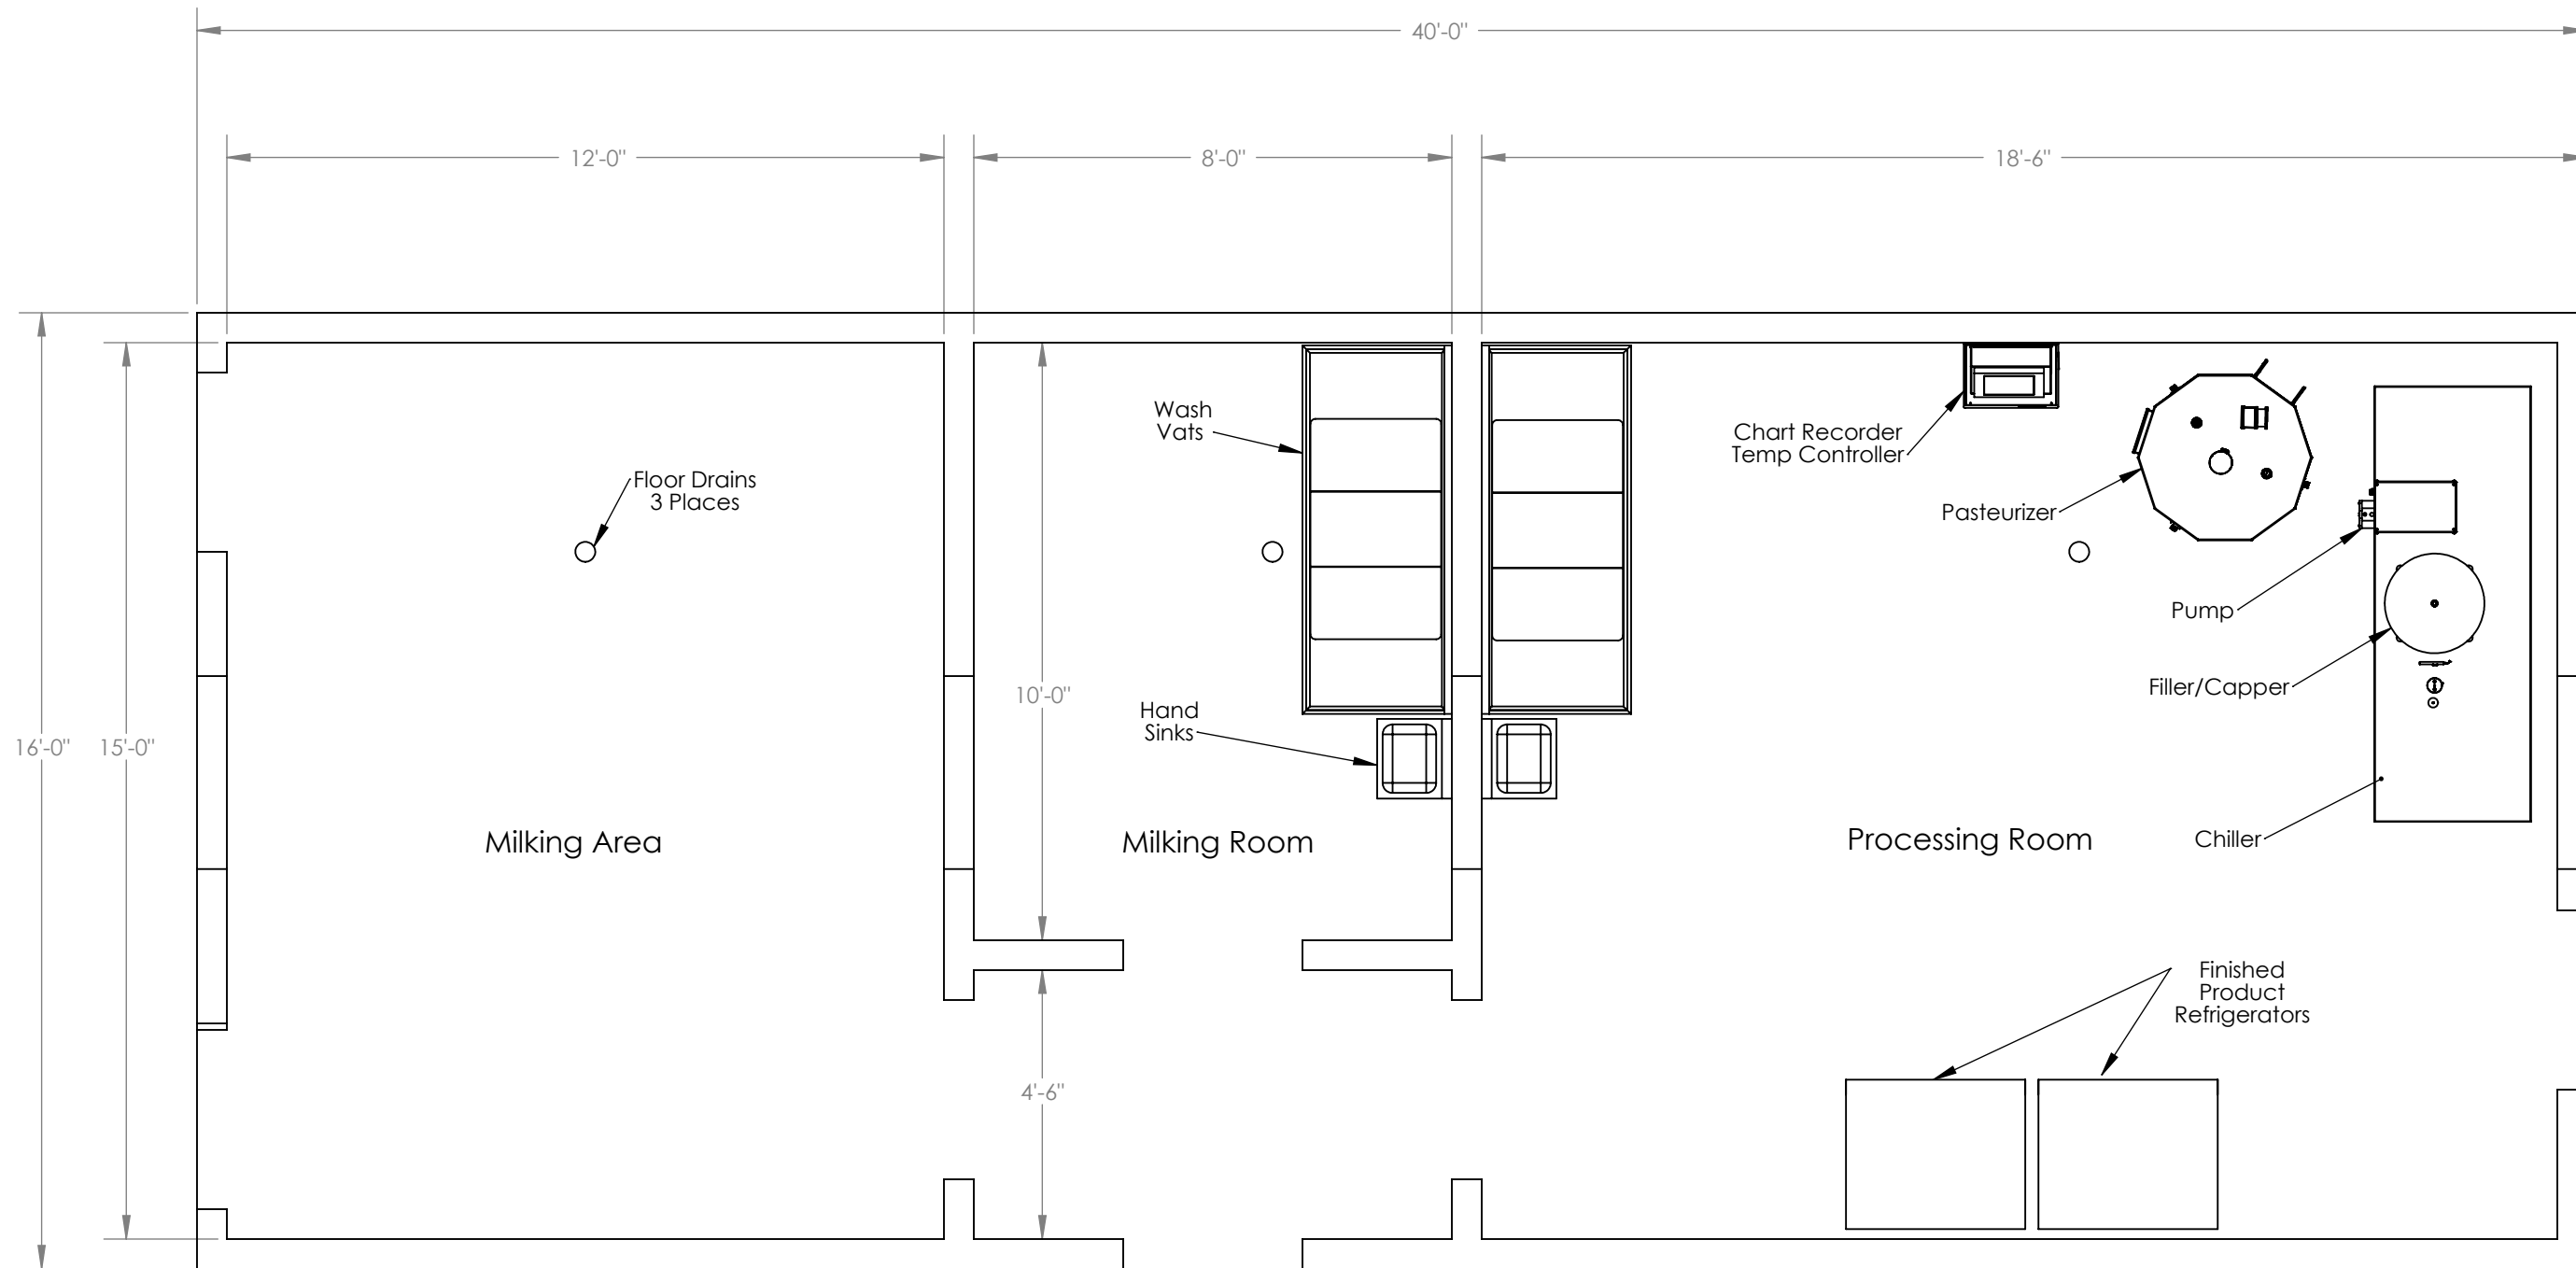

SCALE: WEIGHT: 222975.36 SHEET 1 OF 2

**MicroDairy Designs LLC**

13339 Smithsburg Pike, Smithsburg MD 21783  
301-824-3689 microdairy@kipe.com

**CONFIDENTIAL DOCUMENT**

Equipment Layout

Material: Assembly

SIZE PART NO. REV.  
**B** Sample 3 Room Layout #

SCALE: WEIGHT: 222975.36 SHEET 2 OF 2