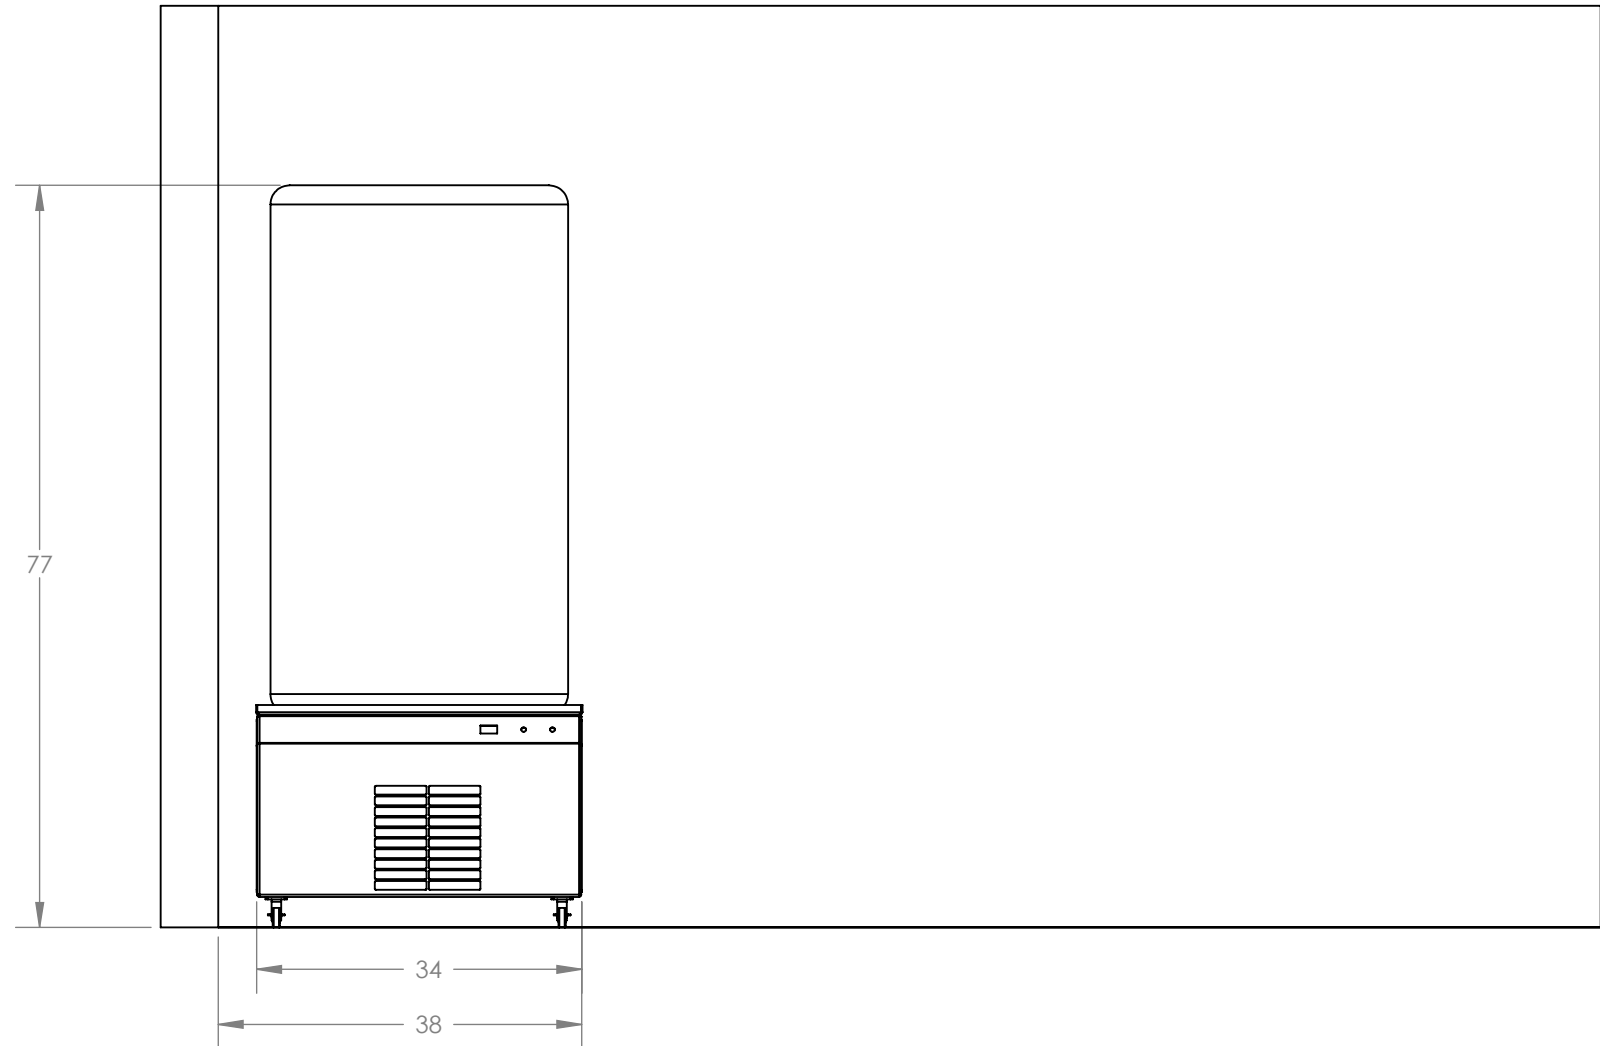

**MicroDairy Designs LLC**  
 13339 Smithsburg Pike, Smithsburg MD 21783  
 301-824-3689 microdairy@kipe.com  
**CONFIDENTIAL DOCUMENT**

Sample Layout

Material: Assembly

LTR	DESCRIPTION	DATE	BY	SIZE	PART NO.	REV.
				<b>B</b>	Vertical Chiller	#
REVISIONS				SCALE:	WEIGHT: 46210.50	SHEET 1 OF 2

<b>MicroDairy Designs LLC</b> 13339 Smithsburg Pike, Smithsburg MD 21783 301-824-3689 microdairy@kipe.com <b>CONFIDENTIAL DOCUMENT</b>			
Sample Layout			
Material: Assembly			
SIZE <b>B</b>	PART NO. <b>Vertical Chiller</b>	REV. <b>#</b>	
SCALE:	WEIGHT: 46210.50	SHEET 2 OF 2	