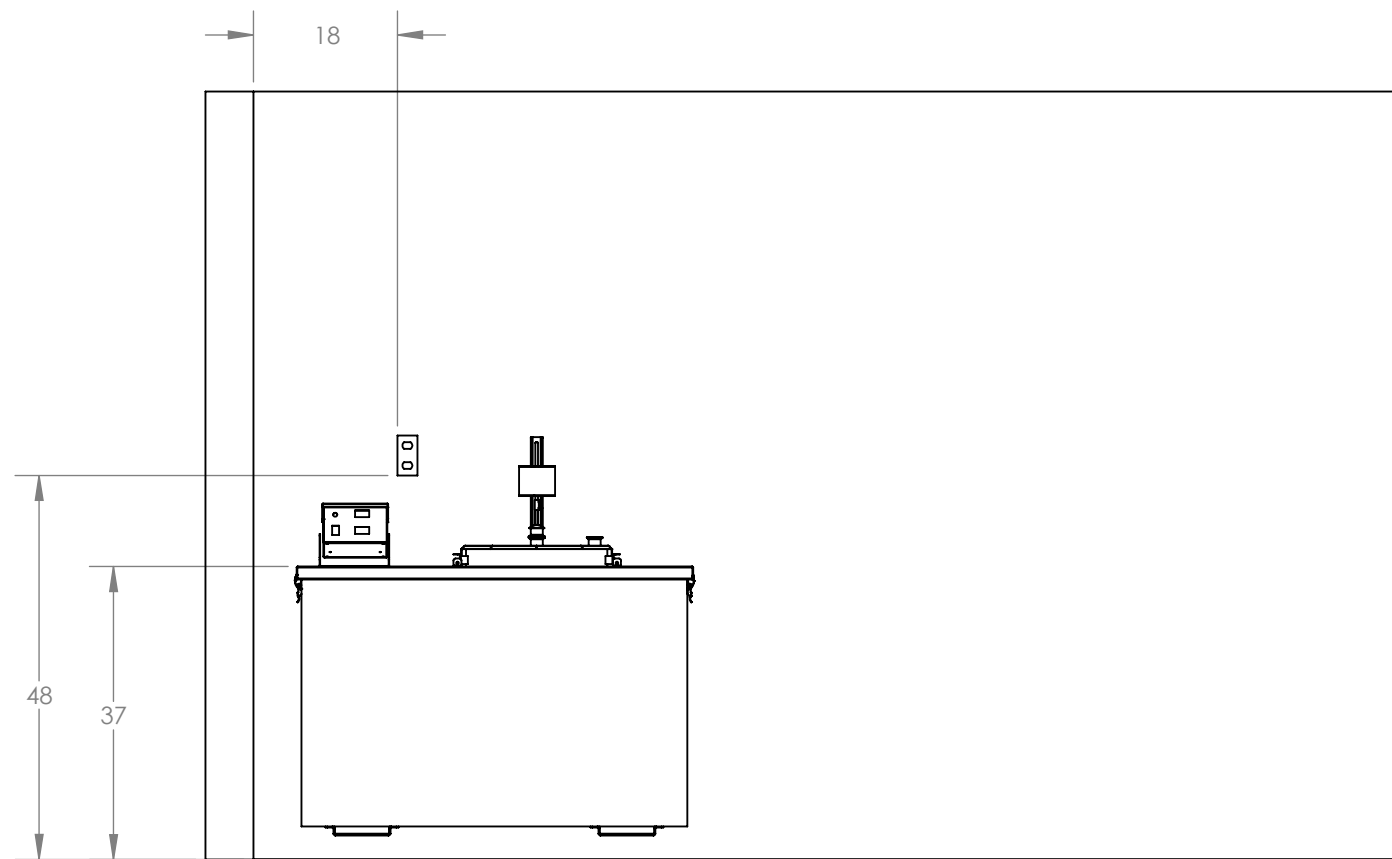

MicroDairy Designs LLC
 13339 Smithsburg Pike, Smithsburg MD 21783
 301-824-3689 microdairy@kipe.com
CONFIDENTIAL DOCUMENT

Sample Layout

Material: Assembly

LTR	DESCRIPTION	DATE	BY	SIZE	PART NO.	REV. #
				B	Micro Bulk Tank	#
REVISIONS				SCALE:	WEIGHT: 34604.30	SHEET 1 OF 2